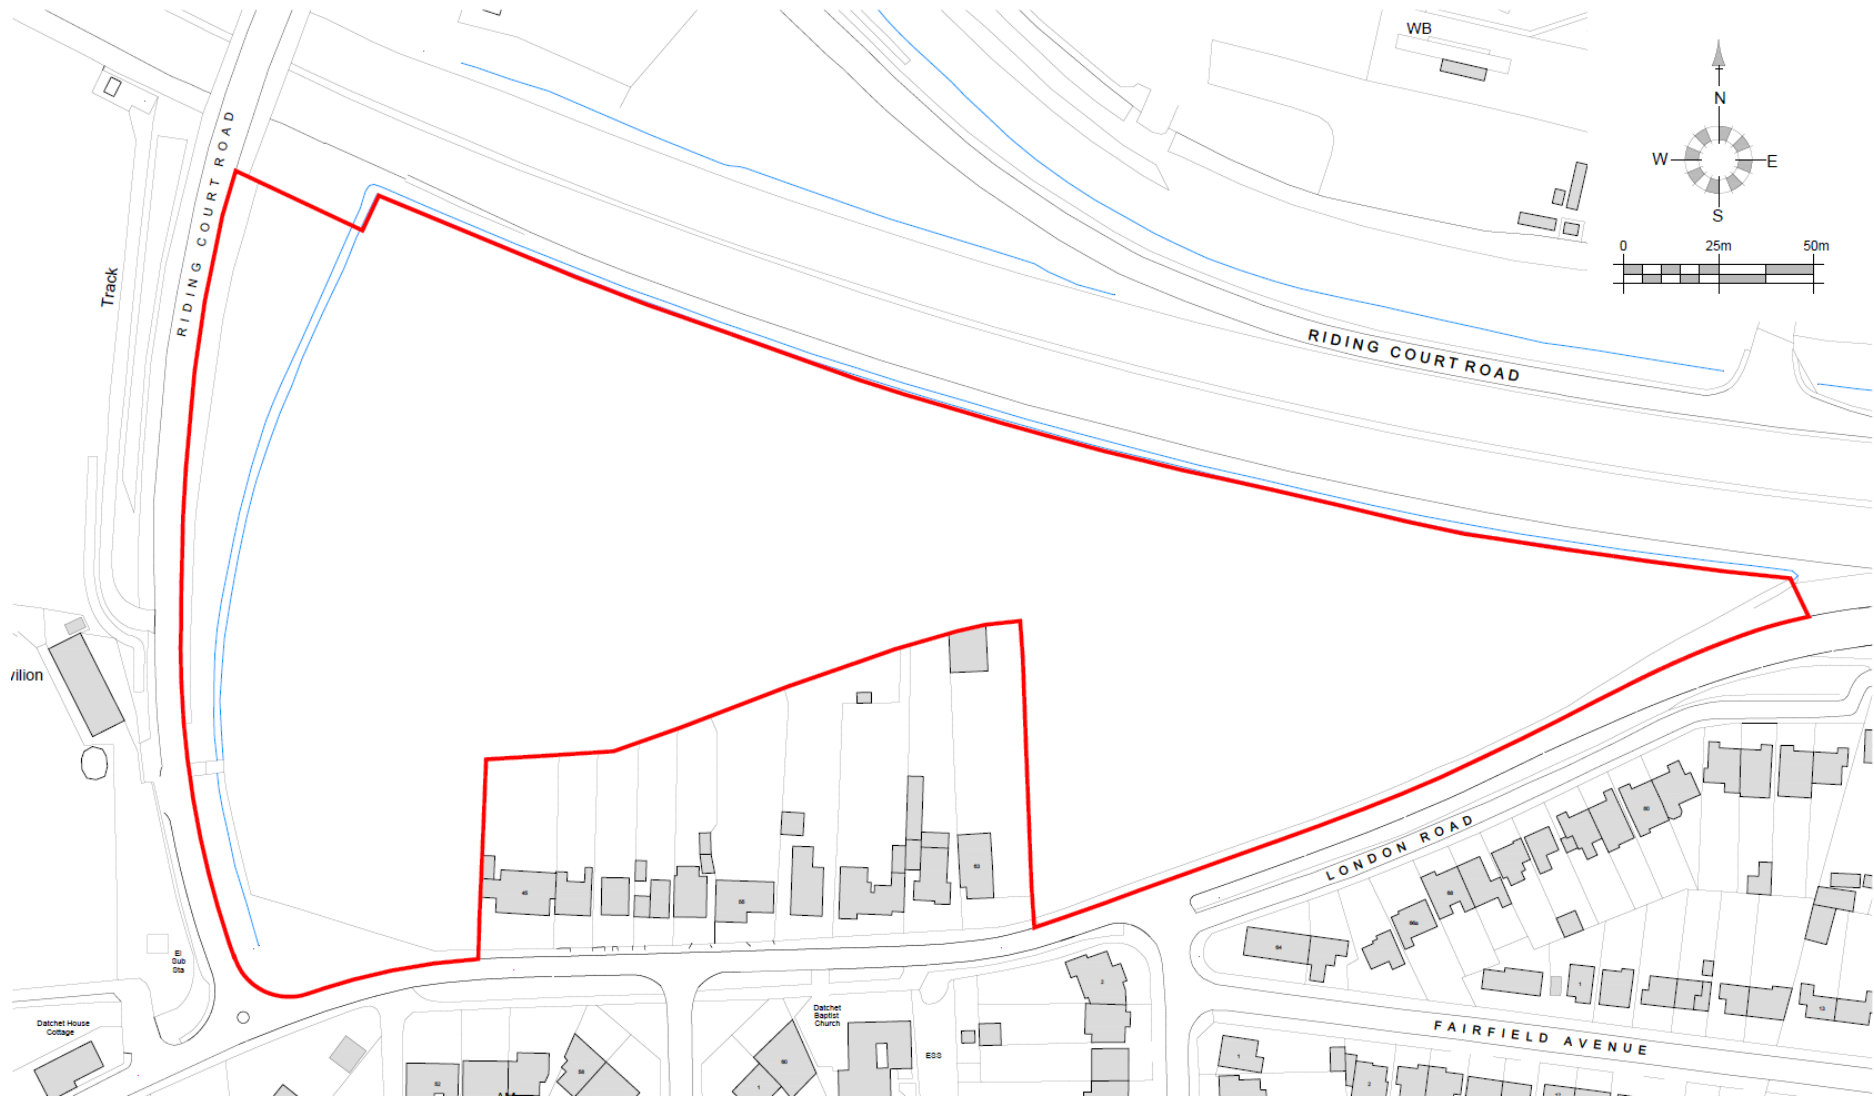

# **Appendix A**

Location Plan

Coloured Layout Plan  
Riding Court Road, Datchet  
22099 / C101G  
Scale 1:500 @ A1 Julv 2023

**Proposed Site Plan**